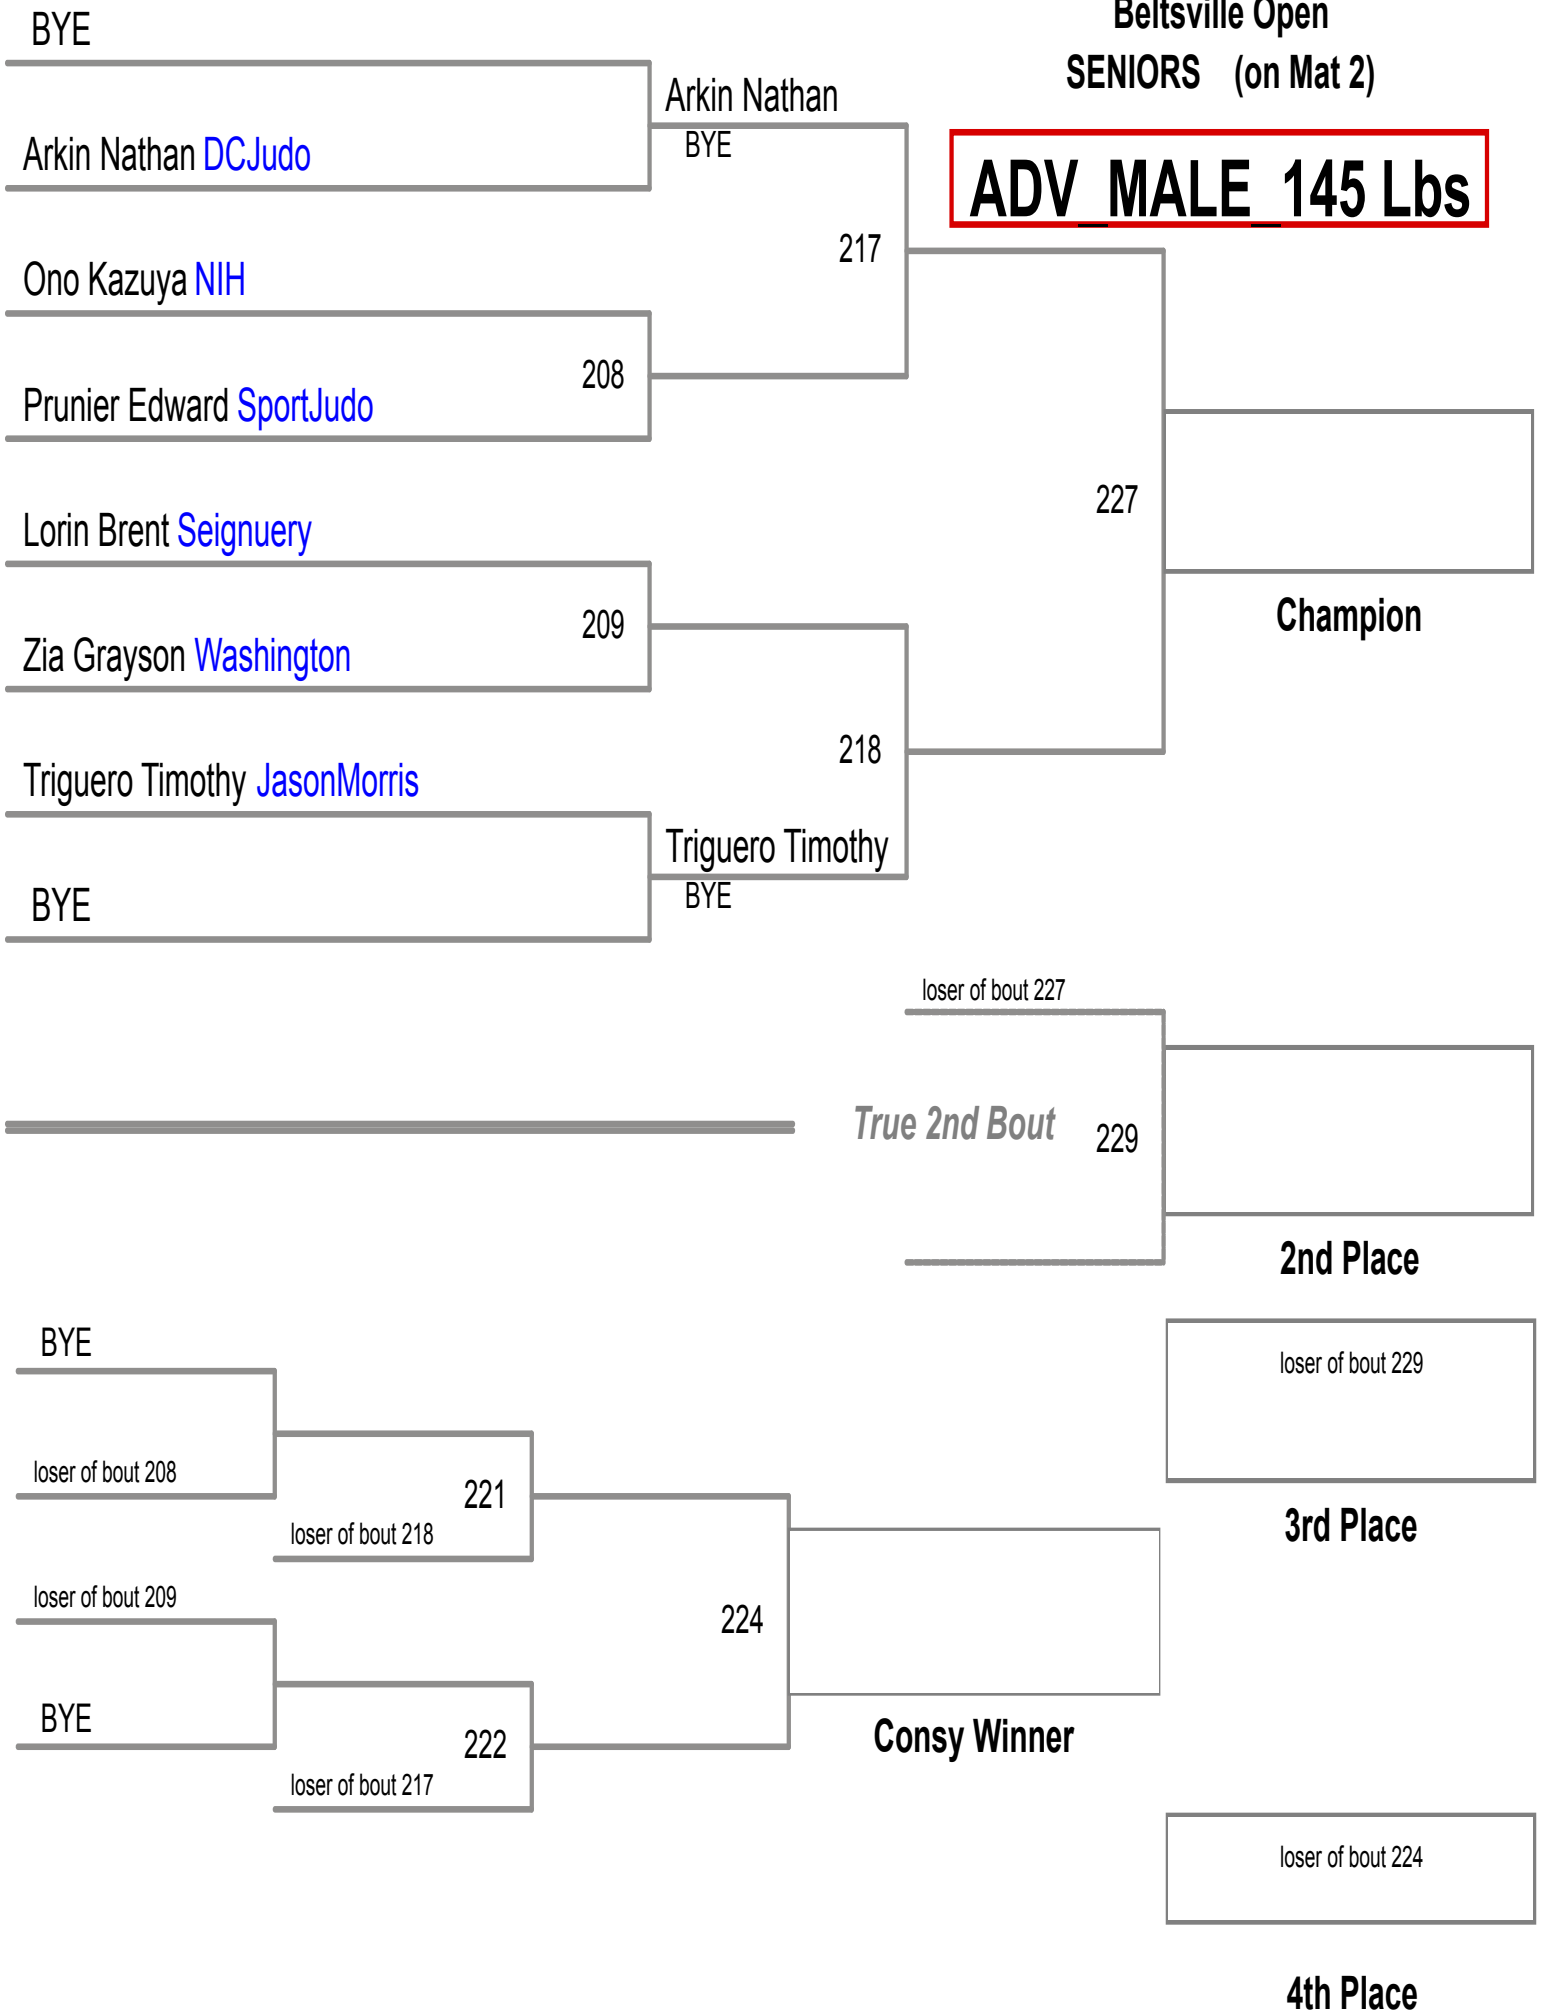

Manual Placement

**Beltsville Open
SENIORS (on Mat 2)**

NOV MALE 178 Lbs

Beltsville Open
SENIORS (on Mat 2)

ADV MALE 145 Lbs

round 1

Fegan Shahiar CollegePark

301