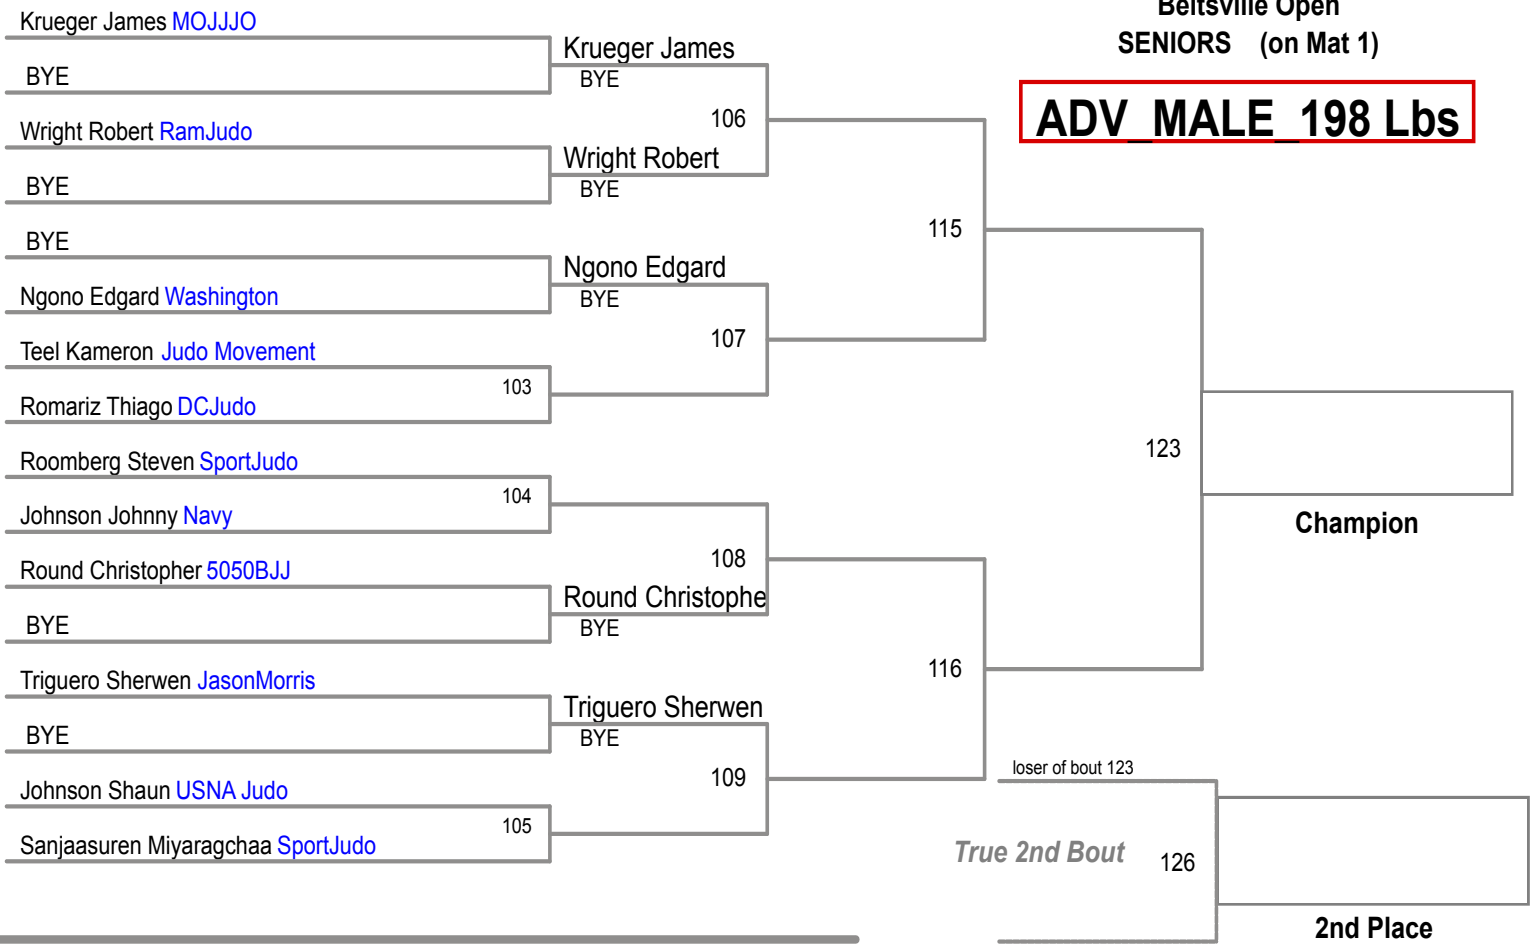

**Beltsville Open
SENIORS (on Mat 1)**

ADV MALE 198 Lbs