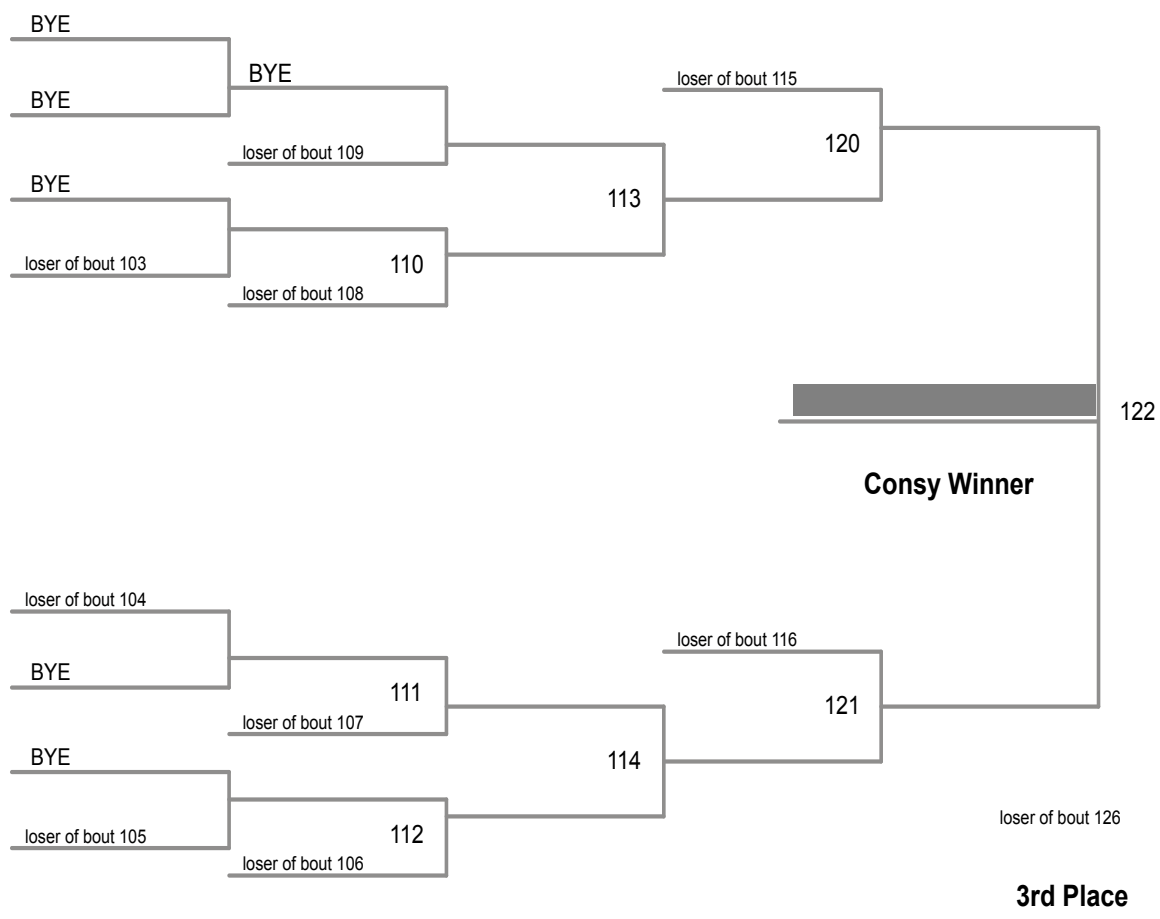

**Beltsville Open
SENIORS (on Mat 1)**

ADV MALE 198 Lbs