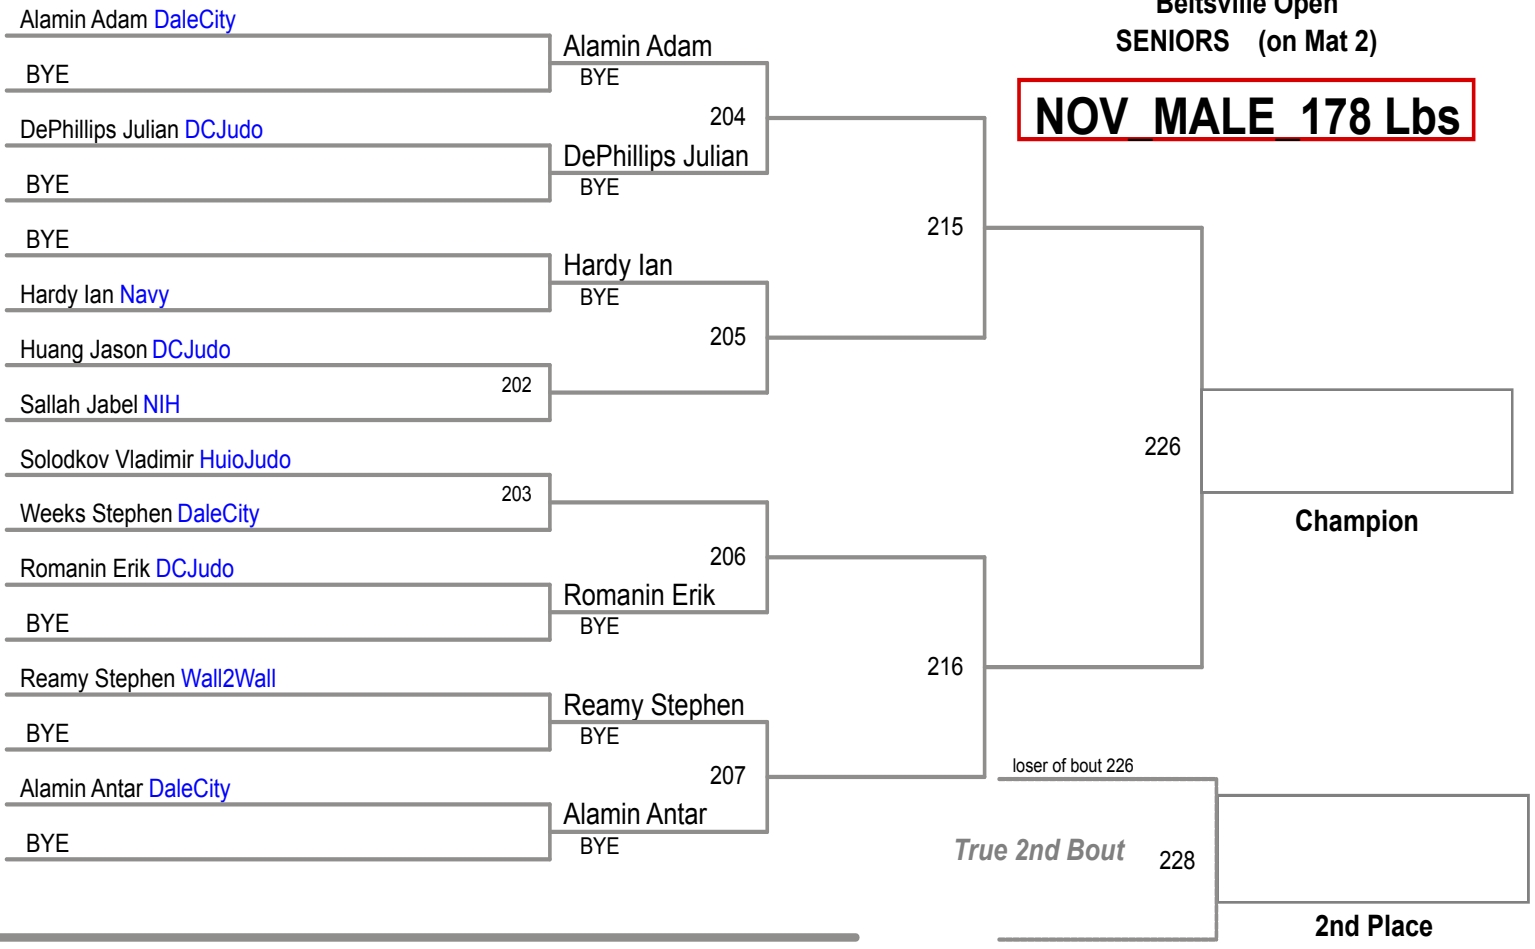

Manual Placement

**Beltsville Open
SENIORS (on Mat 2)**

NOV MALE 178 Lbs

Beltsville Open
SENIORS (on Mat 2)

ADV MALE 145 Lbs

round 1

Fegan Shahiar CollegePark

301