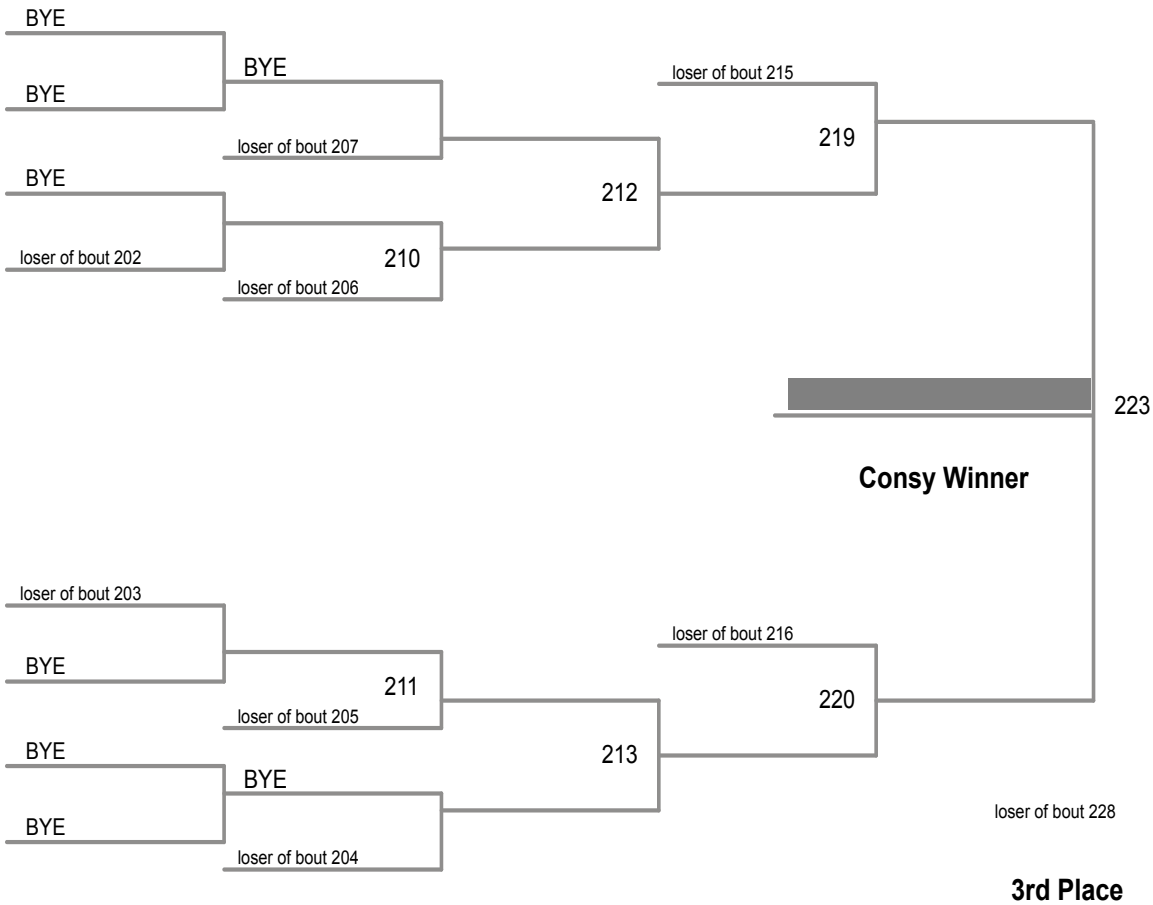

Manual Placement

**Beltsville Open
SENIORS (on Mat 2)**

NOV MALE 178 Lbs

Beltsville Open
SENIORS (on Mat 2)

ADV MALE 145 Lbs

round 1

Fegan Shahiar CollegePark

301